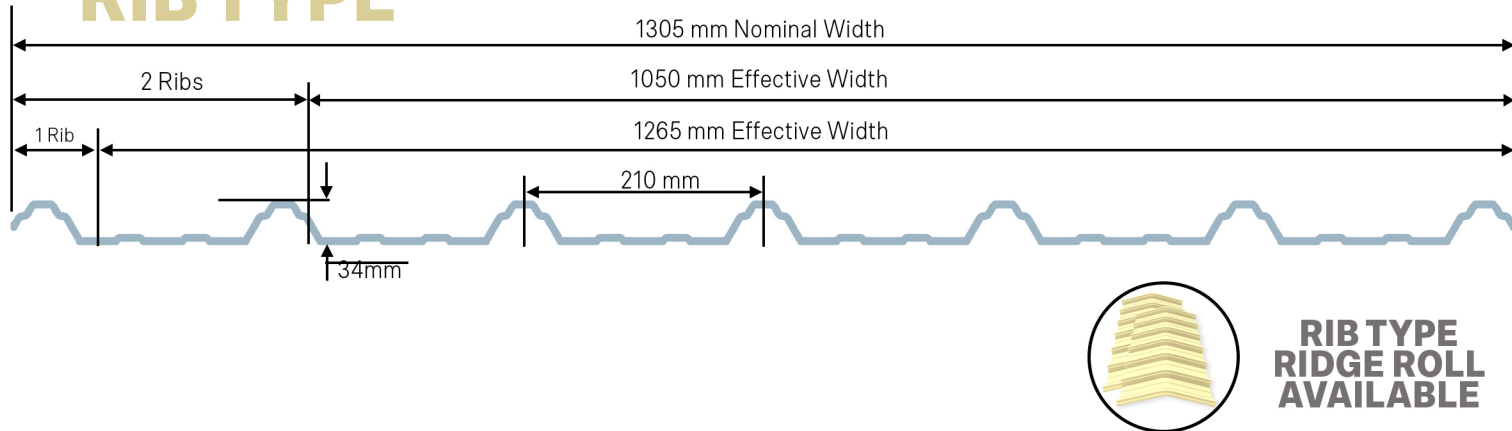

Colors : White, Beige & Skylight

CORRUGATED

RIB TYPE

FLAT SHEET

CORRUGATED

SPECIFICATIONS

Sidelappings	1½ Corrugation & 2½ Corrugations
Nominal Width in mm	1,215 mm
Effective Width in mm	1½ Corrugations = 1,120 mm 2½ Corrugations = 1,050 mm
Thickness, mm (+/- 0.2mm tolerance)	1.5, 2.0, & 2.5 mm
Number of Corrugations	18½ waves
Recommended Purlin Distance	0.50 - 1.00 METER

RIB TYPE

SPECIFICATIONS

Sidelappings	1 rib & 2 ribs
Nominal Width in mm	1,305 mm
Effective Width in mm	1 rib = 1,265 mm 2 ribs = 1,050 mm
Thickness, mm (+/- 0.2mm tolerance)	1.5, 2.0, & 2.5 mm