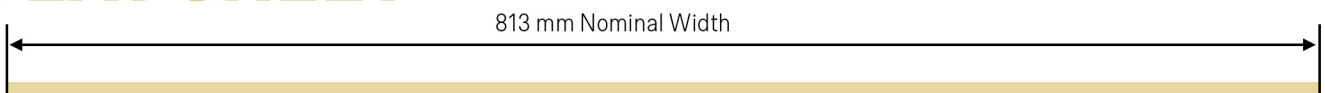

Colors : White, Beige & Skylight

CORRUGATED

RIB TYPE

FLAT SHEET

CORRUGATED

SPECIFICATIONS

Sidelappings	1½ Corrugation & 2½ Corrugations
Nominal Width in mm	1,215 mm
Effective Width in mm	1½ Corrugations = 1,120 mm 2½ Corrugations = 1,050 mm
Thickness, mm (+/- 0.2mm tolerance)	1.5, 2.0, & 2.5 mm
Number of Corrugations	18½ waves
Recommended Purlin Distance	0.50 - 1.00 METER

RIB TYPE

SPECIFICATIONS

Sidelappings	1 rib & 2 ribs
Nominal Width in mm	1,305 mm
Effective Width in mm	1 rib = 1,265 mm 2 ribs = 1,050 mm
Thickness, mm (+/- 0.2mm tolerance)	1.5, 2.0, & 2.5 mm