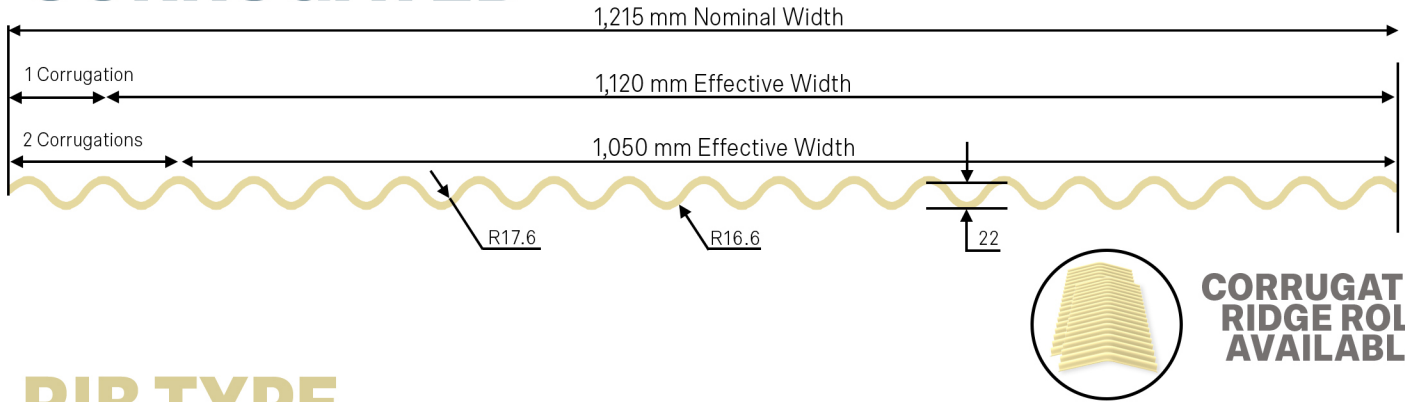

FUJI

THERMOPLASTIC ROOFING

FEATURES

Durable
Easy and Quick Installation

CORROSION RESISTANT
Fire Resistant

Low Cost
Lightweight

MATERIAL

Polyvinyl Chloride - PVC

Colors : White, Beige & Skylight

CORRUGATED

RIB TYPE

FLAT SHEET

CORRUGATED

SPECIFICATIONS

Sidelappings	1½ Corrugation & 2½ Corrugations
Nominal Width in mm	1,215 mm
Effective Width in mm	1½ Corrugations = 1,120 mm 2½ Corrugations = 1,050 mm
Thickness, mm (+/- 0.2mm tolerance)	1.5, 2.0, & 2.5 mm
Number of Corrugations	18½ waves
Recommended Purlin Distance	0.50 - 1.00 METER

RIB TYPE

SPECIFICATIONS

Sidelappings	1 rib & 2 ribs
Nominal Width in mm	1,305 mm
Effective Width in mm	1 rib = 1,265 mm 2 ribs = 1,050 mm
Thickness, mm (+/- 0.2mm tolerance)	1.5, 2.0, & 2.5 mm