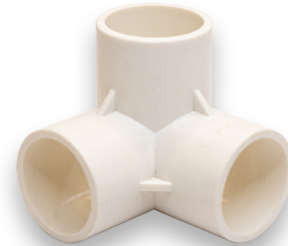

FURNITURE FITTINGS

APPLICATION

DIY Chair
DIY Table
DIY Aquaphonic

DIY Shelves
DIY Cart
DIY Cabinet

DIY Desk
DIY Cloth Rack
DIY Footrest

MATERIAL

PVC - Polyvinyl Chloride

ELBOW 45°

SIZES	DN
20	1/2
25	3/4
32	1
40	1-1/4

3-WAY FITTING

SIZES	DN
20	1/2
25	3/4
32	1
40	1-1/4

4-WAY FITTING

SIZES	DN
20	1/2
25	3/4
32	1
40	1-1/4

5-WAY FITTING

SIZES	DN
20	1/2
25	3/4
32	1
40	1-1/4

CROSS TEE

SIZES	DN
20	1/2
25	3/4
32	1
40	1-1/4