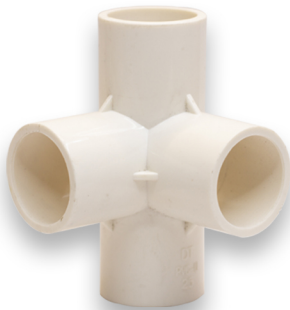

FURNITURE FITTINGS

APPLICATION

DIY Chair
DIY Table
DIY Aquaphonic

DIY Shelves
DIY Cart
DIY Cabinet

DIY Desk
DIY Cloth Rack
DIY Footrest

MATERIAL

PVC - Polyvinyl Chloride

ELBOW 45°

SIZES	DN
20	1/2
25	3/4
32	1
40	1-1/4

3-WAY FITTING

SIZES	DN
20	1/2
25	3/4
32	1
40	1-1/4

4-WAY FITTING

SIZES	DN
20	1/2
25	3/4
32	1
40	1-1/4

5-WAY FITTING

SIZES	DN
20	1/2
25	3/4
32	1
40	1-1/4

CROSS TEE

SIZES	DN
20	1/2
25	3/4
32	1
40	1-1/4