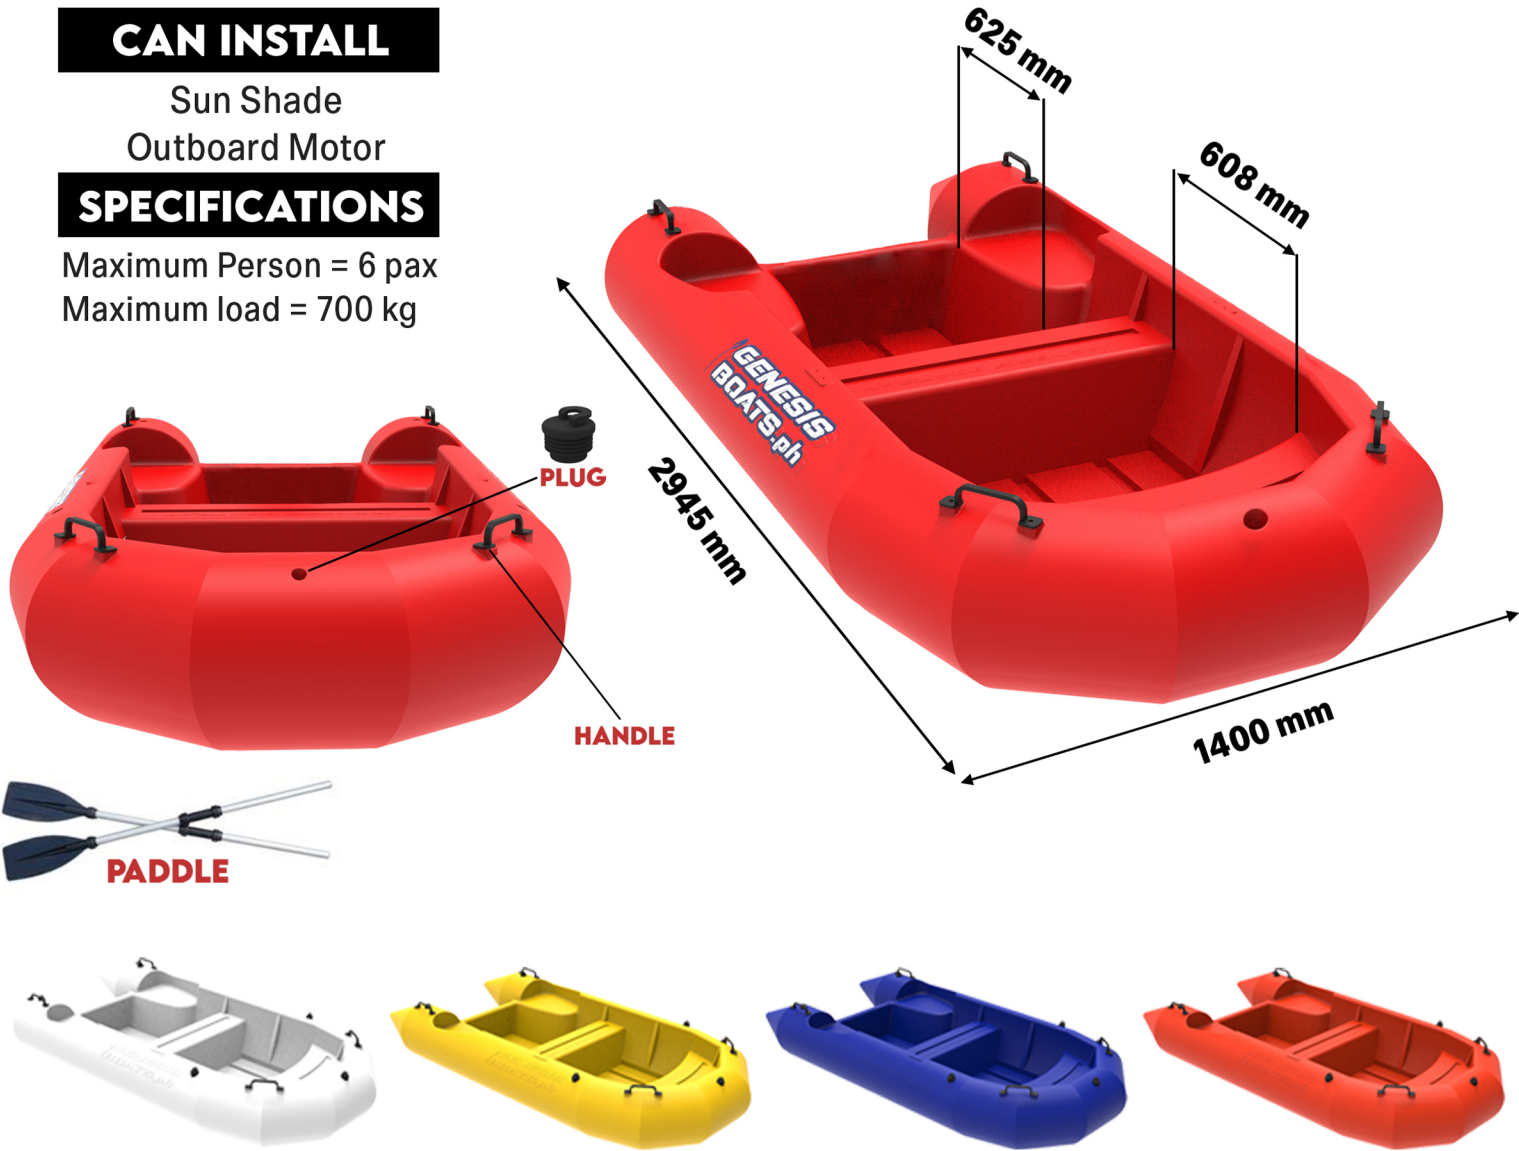

RESCUE BOAT

FEATURES

Corrosion Resistant
Recyclable

Strong and Lightweight
Easy Installation

High Mechanical Strength
Long Lasting

MATERIAL

Low Linear Density Polyethylene - LLDPE

CAN INSTALL

Sun Shade
Outboard Motor

SPECIFICATIONS

Maximum Person = 6 pax
Maximum load = 700 kg

INCLUDED (1 pair paddle, 1 hole plug, 4 pcs handle)

MODEL NAME	NET WEIGHT	PRICE	
GB70K	70 kg	₱	92,100
OPTIONAL ACCESSORIES	RECOMMENDED QTY	PRICE PER UNIT	
MOTOR PLATE	1 pc	₱	5,000
ROOF/ SHED	1 pc	₱	9,400